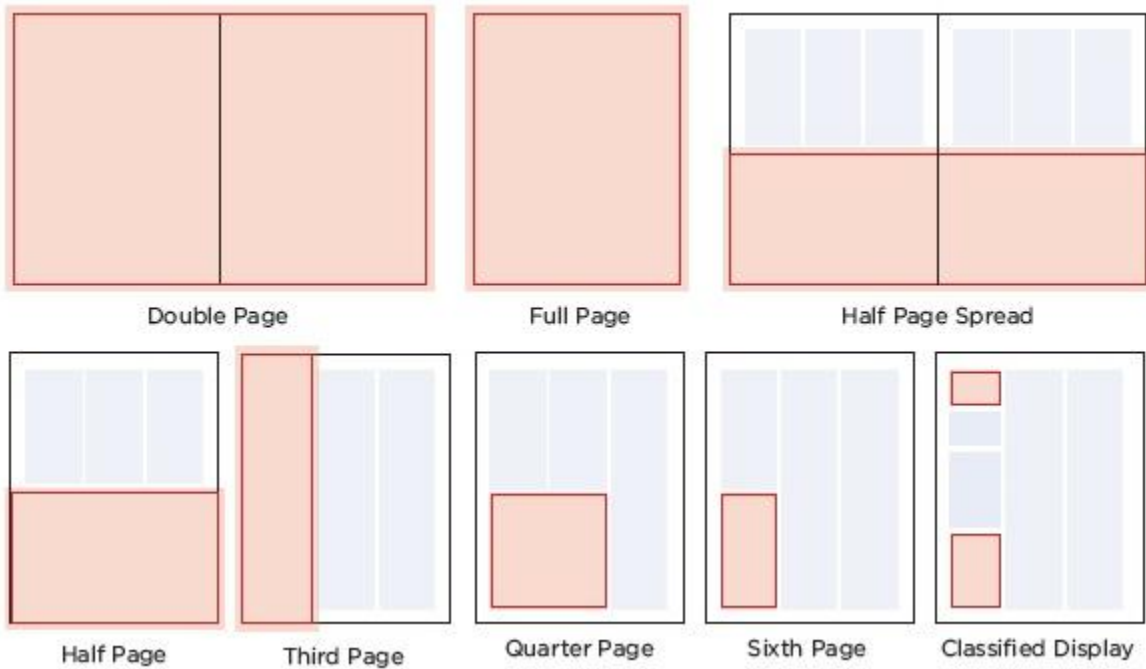

Advertising Rates

Display Advertising (in inches) Dimensions

Double Page	16-3/4 x 10-7/8
Full Page	8-3/8 x 10-7/8
1/2 Page Spread	16-3/4 x 5-1/4
1/2 Page	8-3/8 x 5-1/4
1/3 Page	3 x 10-7/8
1/4 Page	4-5/8 x 4-5/8
1/6 Page	2-1/4 x 4-5/8
Classified	2 x 3

Display Advertising Cost Cost/Ad

Double Page	\$210 run of show
Full Page	\$145 run of show
1/2 Page Spread	\$125 run of show
1/2 Page	\$100 run of show
1/3 Page	\$90 run of show
1/4 Page	\$75 run of show
1/6 Page	\$70 run of show